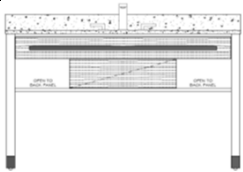

D I S T I N C T I O N H O S P I T A L I T Y TM

SILHOUETTE PROGRAM

Image	Piece & Dimensions	Item Notes	Reference
			DH
	King Headboard w/ LED Lights W130		460-270/272
	LH King Headboard Panel W65xD4xH48		460-270
	RH King Headboard Panel W65xD4xH48		460-272
	King Bed Platform W73.5xD82.5xH13	Black melamine base	460C-500
	Upholstered King Headboard w/ LED Lights COM Fabric W130		460-271/070/071
	LH King Nightstand Panel W30xD5xH48		460-070
	Uph King Headboard Panel W70xD5xH48		460-271
	RH King Nightstand Panel W30xD5xH48		460-071
	Queen Headboard Set w/ LED Lights W153		460-260/060/262
	LH Queen Headboard Panel W63xD4xH48		460-260
	Queen Nightstand Panel W27xD4xH48		460-060
	RH Queen Headboard Panel W63xD4xH48		460-262
	Queen Bed Platform W61.5xD82.5xH13	Black melamine base	460C-501
	Upholstered Queen Headboard Set w/ LED Lights COM Fabric W153		460-261/060/263
	LH Queen Uph Headboard Panel W63xD5xH48		460-261
	Queen Nightstand Panel W27xD5xH48		460-060
	RH Queen Uph Headboard Panel W63xD5xH48		460-263

D I S T I N C T I O N H O S P I T A L I T Y TM

Upholstered Luggage
Bench COM Fabric
W28xD18xH22

460-381

Luggage Bench
W28xD18xH24

460-380

Vanity
W48xD24xH38

Includes Asia sourced quartz top

460-780

Side Table
W18xD18xH24

Metal frame w/laminate top

460-490

C - Table
W18xD18xH27

Metal frame w/laminate top

460-641

	Streamline Unit	TV Wall Room Arrangement A	
	Wall Unit W74xD4xH36		460-501
	Long Metal Shelf W74xD11xH3		460-001
	Short Metal Shelf W50xD11xH3		460-002
	Clothes Peg Board W36xD1.5xH4		460-900
	Data Panel W21xD4xH13		460-802
	Data Panel W12xD4xH42		460-803
	Chest W25xD22xH29		460-410
	Refrigerator Cabinet W48xD22xH30	Includes Asia sourced quartz top	460-460
	Desk W48xD22xH31		460-180