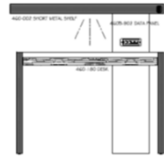

Streamline Unit	TV Wall Room Arrangement C	
Wall Unit W74xD4xH36		460-501
Long Metal Shelf W74xD11xH3		460-001
Data Panel W21xD4xH13		460-903
Luggage Bench W28xD18xH24		460-380
Dresser W48xD22xH30	Includes Asia sourced quartz top	460-411
Microwave/Refrigerator Cabinet W26xD22xH48	Includes Asia sourced quartz top	460-450
Short Metal Shelf W50xD11xH3		460-002
Data Panel W12xD4xH42		460-902
Desk W48xD22xH31		460-180