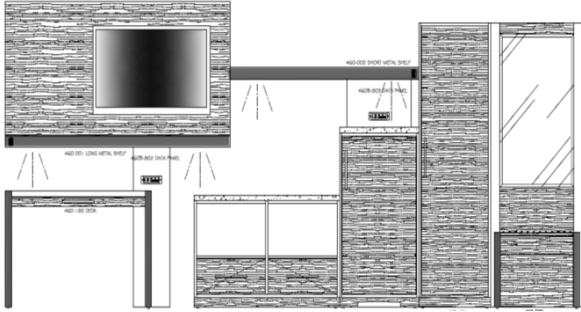

D I S T I N C T I O N H O S P I T A L I T Y ^{TM}

Streamline Unit	TV Wall Room Arrangement B	
Wall Unit W74xD4xH36		460-501
Short Metal Shelf W50xD11xH3		460-002
Long Metal Shelf W74xD11xH3		460-001
Data Panel W12xD4xH42		460-803
Desk W48xD22xH31		460-180
Dresser W48xD22xH30	Includes Asia sourced quartz top	460-411
Data Panel W21xD4xH13		460-802
Microwave/Refrigerator Cabinet W26xD22xH48	Includes Asia sourced quartz top	460-450
Wardrobe W24xD22xH76		460-101
Mirror W30.375xD4xH76		460-210
Luggage Bench W28xD18xH24		460-380