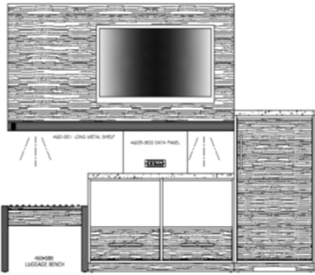

Streamline Unit	TV Wall Room Arrangement C	
Wall Unit W74xD4xH36		460-501
Long Metal Shelf W74xD11xH3		460-001
Data Panel W21xD4xH13		460-903
Luggage Bench W28xD18xH24		460-380
Dresser W48xD22xH30	Includes Asia sourced quartz top	460-411
Microwave/Refrigerator Cabinet W26xD22xH48	Includes Asia sourced quartz top	460-450
Short Metal Shelf W50xD11xH3		460-002
Data Panel W12xD4xH42		460-902
Desk W48xD22xH31		460-180